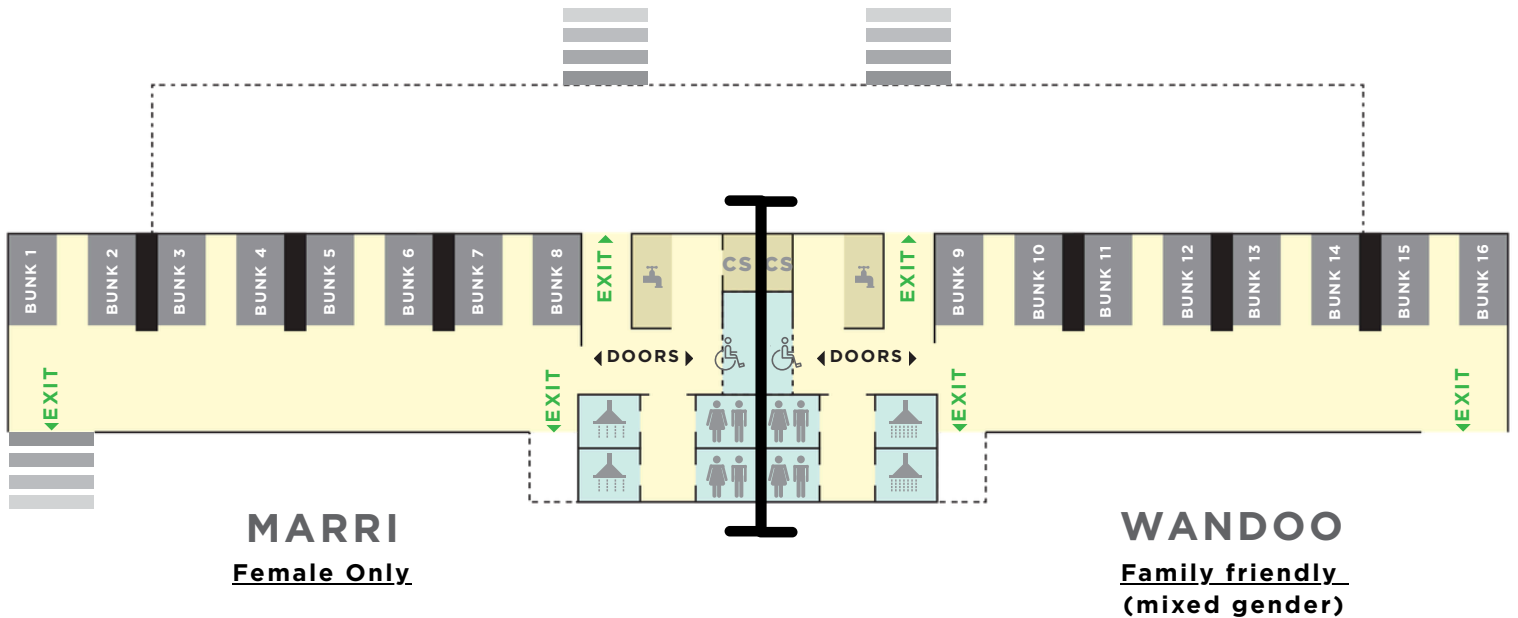

Accommodation Layout

UPPER DORMS

MARRI (Female ONLY) and WANDOO (Family Friendly)

<p>INFORMATION</p> <p>32 BEDS - 16 BEDS ON EACH SIDE</p> <p> VERANDAH AREAS</p> <p> DOORS WILL BE LOCKED NO THOROUGH FAIR BETWEEN SECTIONS</p>	<p>LEGEND</p> <p> BASINS</p> <p> STEPS/STAIRS</p> <p>CS CLEANING STORE</p> <p> MODIFIED ABLUTIONS</p> <p> TOILETS</p> <p> SHOWER</p>
---	--

LOWER DORMS

JARRAH & BANKSIA - all male

<p>INFORMATION</p> <p>32 BEDS - 16 on each side</p> <p> VERANDAH AREAS</p>	<p>LEGEND</p> <p> BASINS</p> <p> STEPS/STAIRS</p> <p>CS CLEANING STORE</p> <p> MODIFIED ABLUTIONS</p> <p> TOILETS</p> <p> SHOWER</p>
---	--

Parking Map