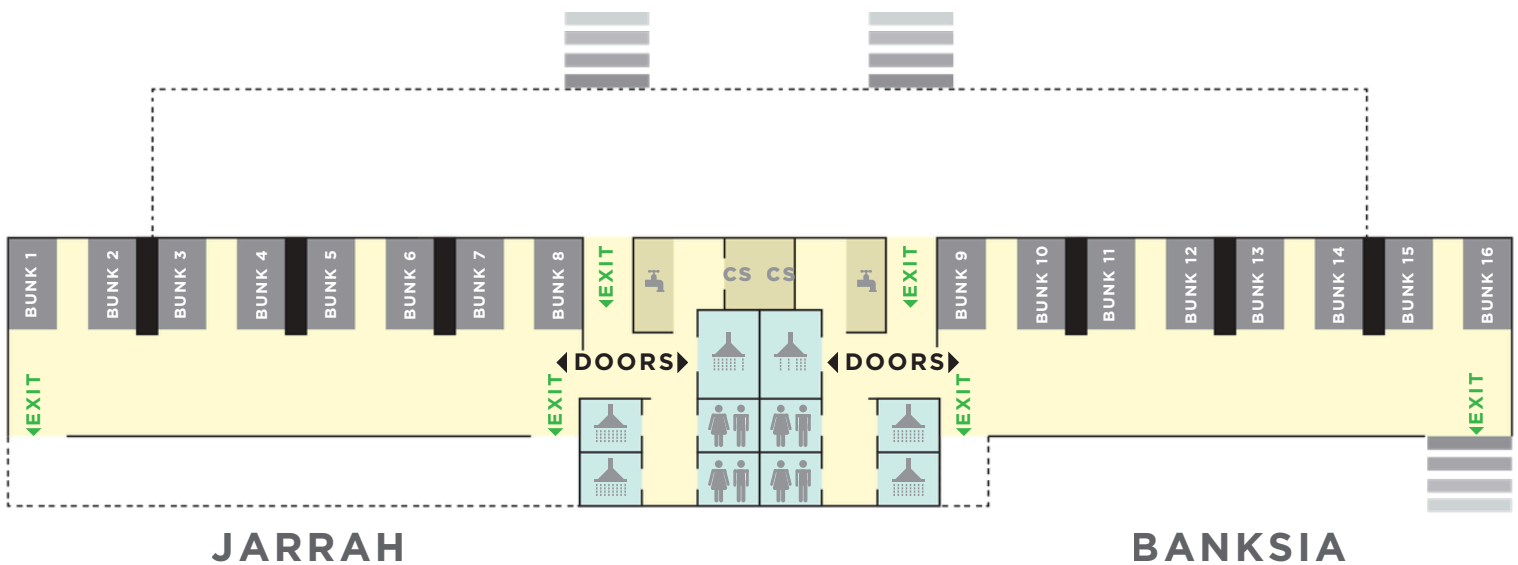

Accommodation Layout

UPPER DORMS

MARRI (Female ONLY) and WANDOO (Family Friendly)

<p>INFORMATION</p> <p>32 BEDS - 16 BEDS ON EACH SIDE</p> <p> VERANDAH AREAS</p> <p> DOORS WILL BE LOCKED NO THOROUGH FAIR BETWEEN SECTIONS</p>	<p>LEGEND</p> <p> BASINS</p> <p> STEPS/STAIRS</p> <p>CS CLEANING STORE</p> <p> MODIFIED ABLUTIONS</p> <p> TOILETS</p> <p> SHOWER</p>
---	--

LOWER DORMS

JARRAH & BANKSIA - all male

<p>INFORMATION</p> <p>32 BEDS - 16 on each side</p> <p> VERANDAH AREAS</p>	<p>LEGEND</p> <p> BASINS</p> <p> STEPS/STAIRS</p> <p>CS CLEANING STORE</p> <p> MODIFIED ABLUTIONS</p> <p> TOILETS</p> <p> SHOWER</p>
---	--